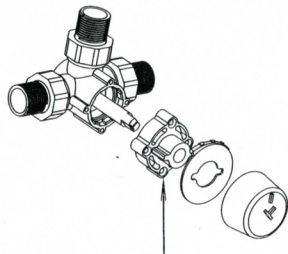

**J.E.S s.A**

Systems  
for save  
energy

**SERIES KM 3-WAY MIX**  
by J.E.S s.A.

**SERIES KM 3-WAY MIX**  
by J.E.S s.A.

**1**

Screw with allen M:2.5mm

**2a**

**2b**